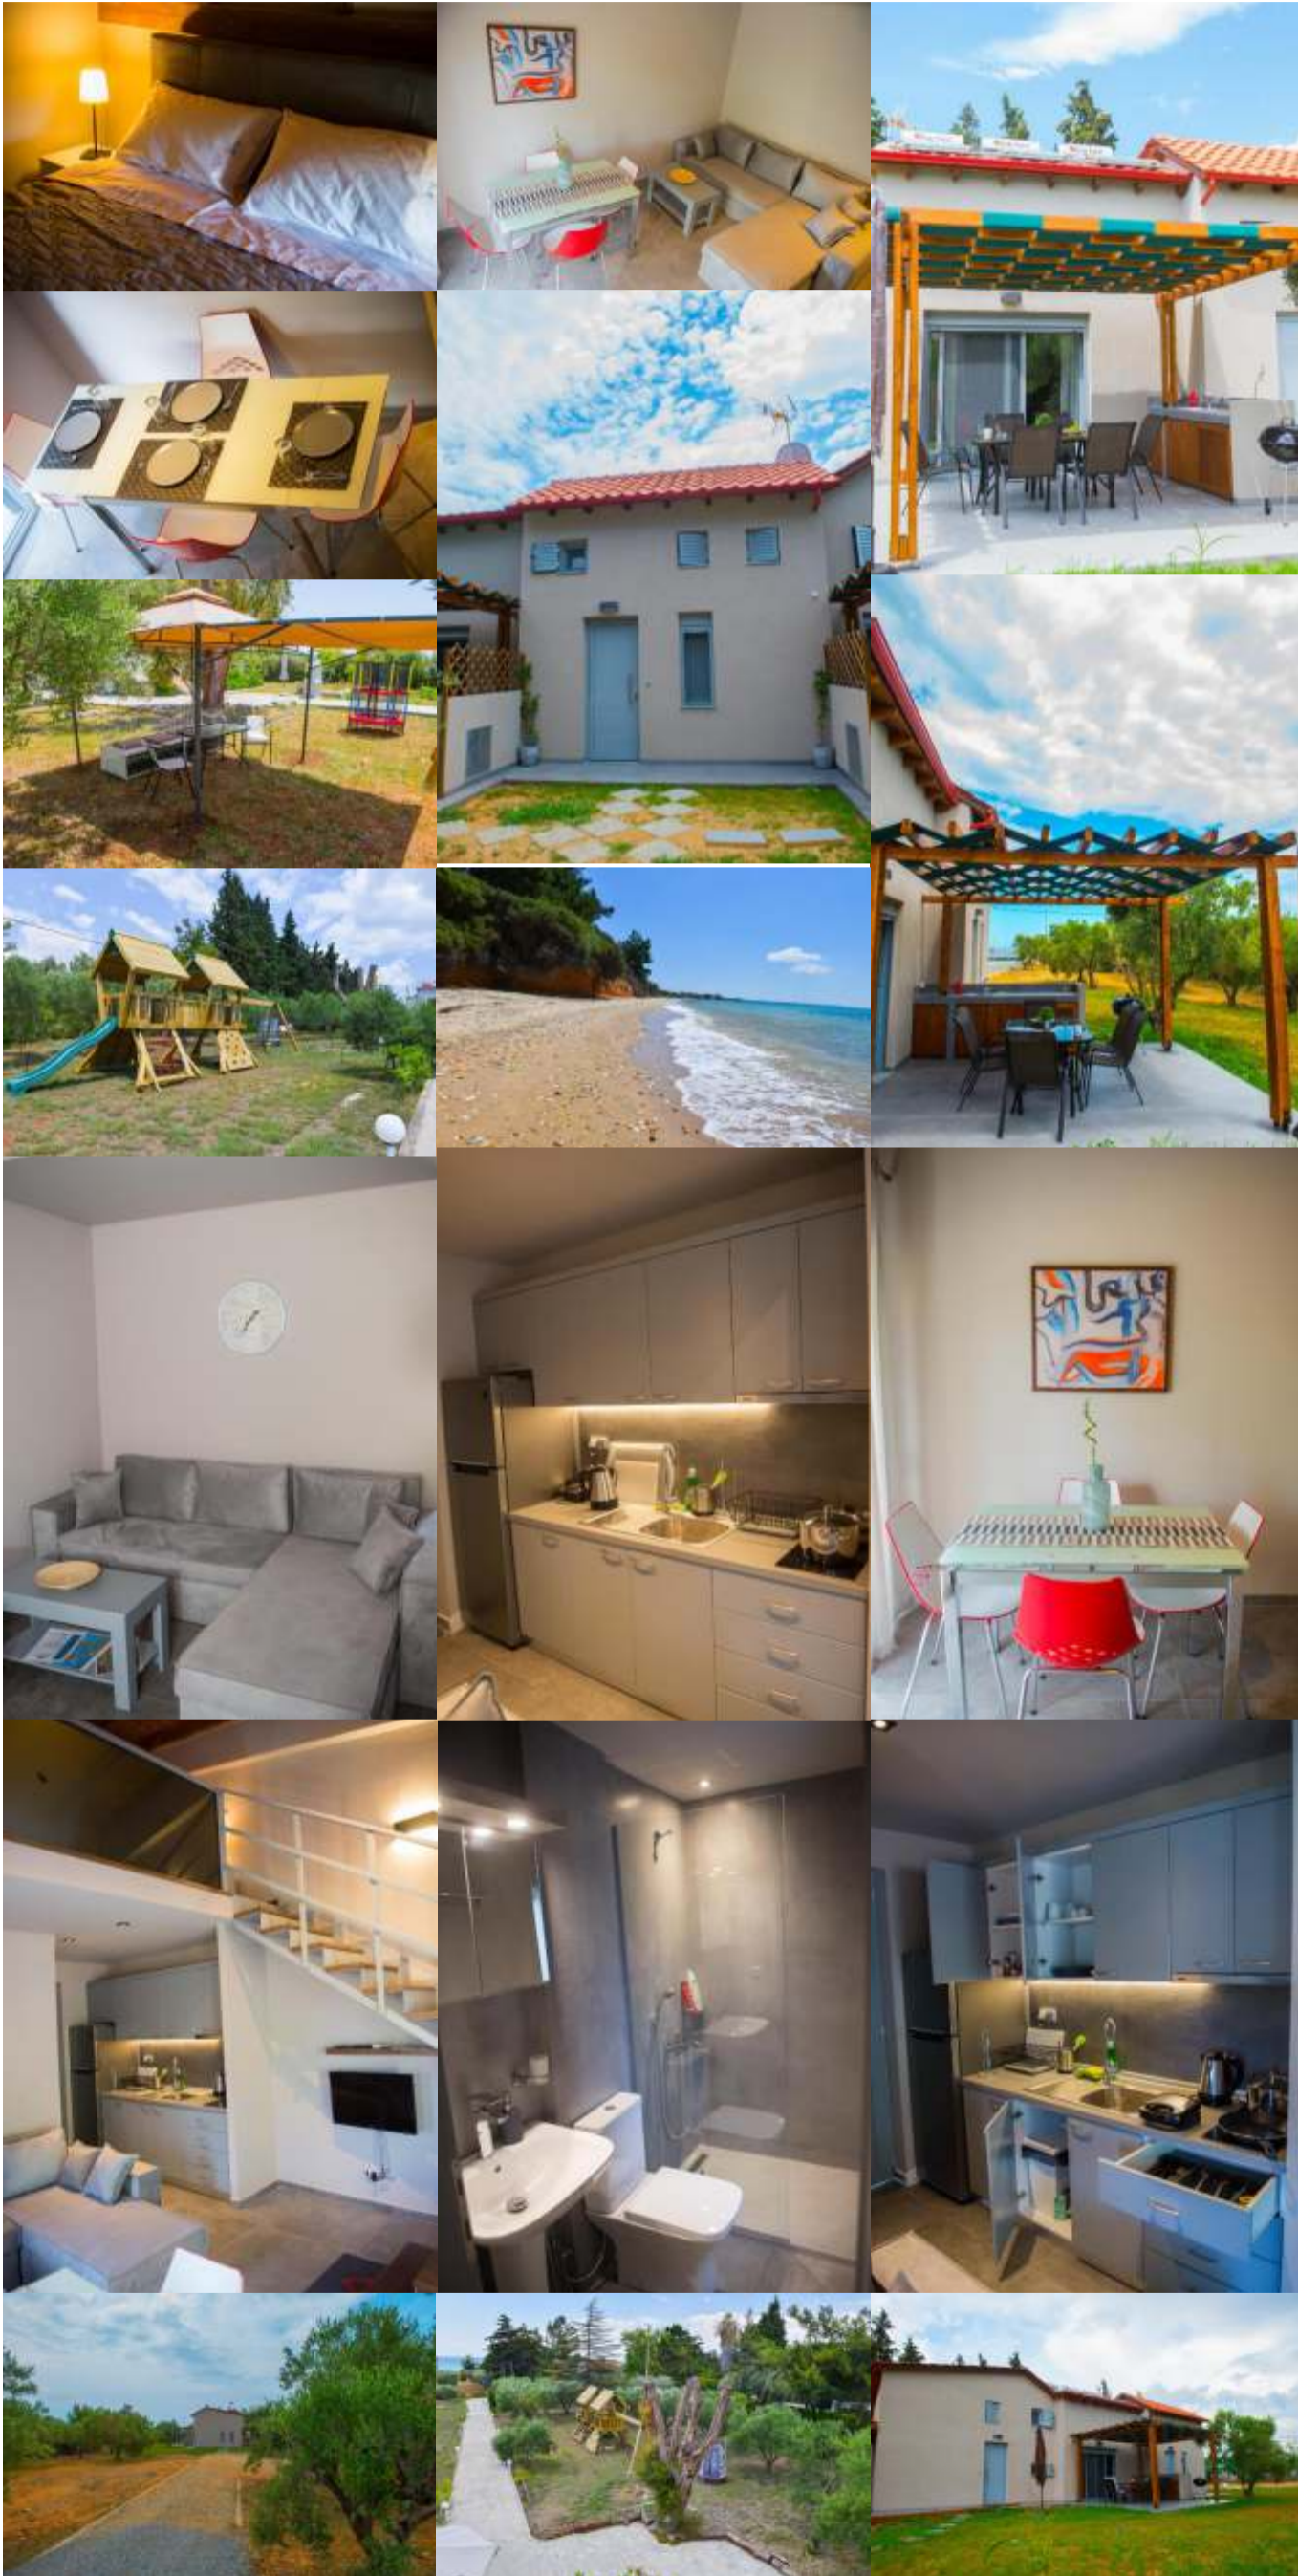

Deluxe Apartment - 42 m²

Apartment size: 42 m²

In your private bathroom:

- Bathrobe
- Additional bathroom
- Bidet
- Toilet
- Bath or Shower
- Towels
- Linen
- Hairdryer
- Additional Toilet
- Toilet paper

View:

- Garden view
- Inner courtyard view

Apartment facilities:

- Entire unit located on ground floor
- Wardrobe or closet
- Detached
- Tea/Coffee Maker
- Air conditioning
- Hardwood or parquet floors
- Tile/Marble floor
- Soundproofing
- Private entrance
- Mosquito net
- Ironing Facilities
- Iron
- Heating
- Kitchen
- Washing Machine
- Cleaning products
- Refrigerator
- Kitchenware
- Electric kettle
- Stovetop
- Toaster
- Dining table
- Sofa
- Seating Area
- Dining area
- TV
- Satellite Channels
- Flat-screen TV
- Balcony
- Outdoor furniture
- Outdoor dining area
- Barbecue
- Socket near the bed
- Clothes rack
- Fold-up bed
- Sofa bed